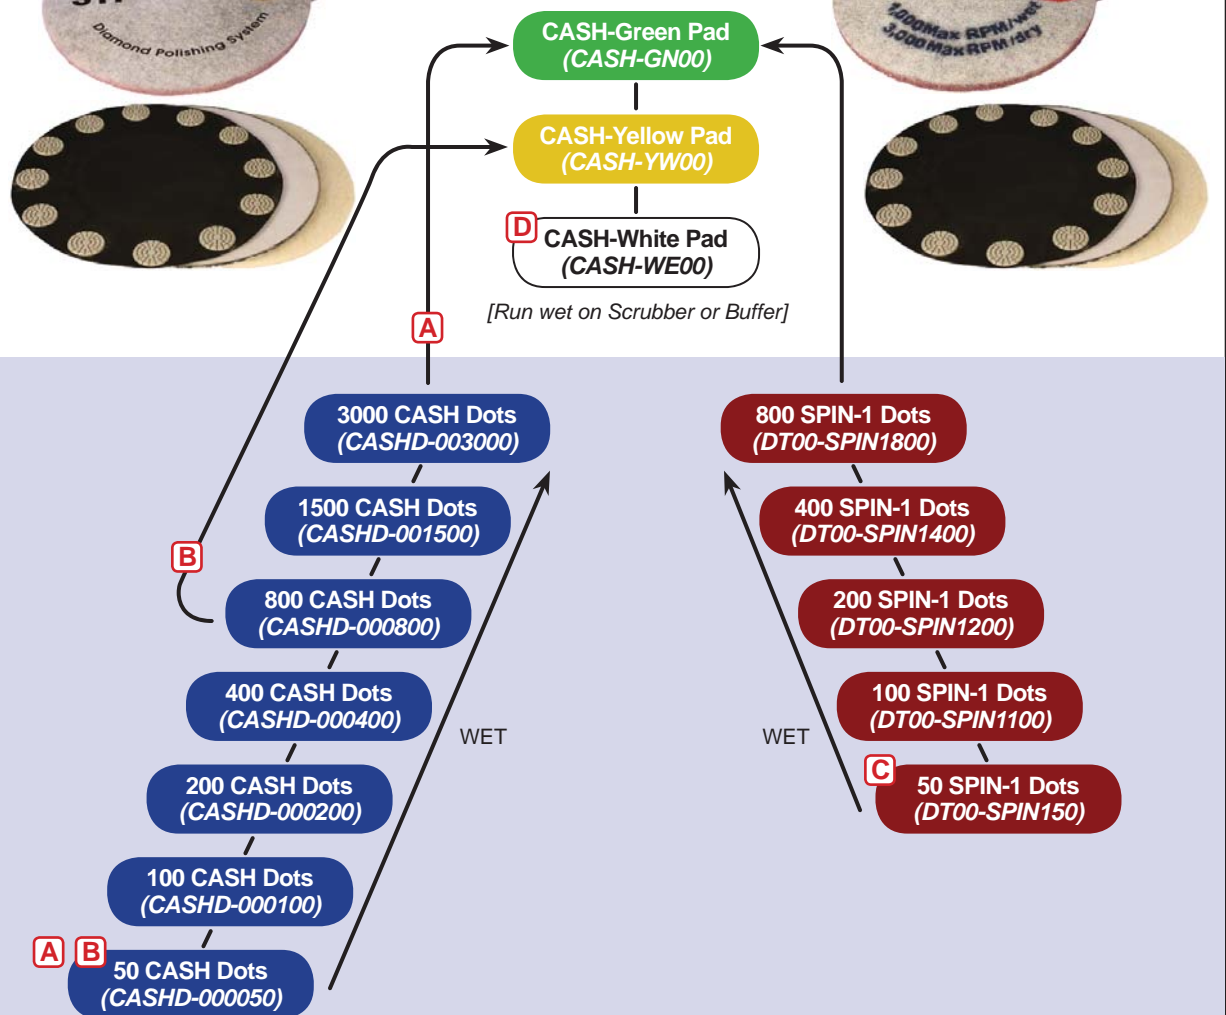

cash

Diamond Polishing System
Casinos/Convention Centers/Airports/Schools/Hotels

SPIN-1

Diamond Polishing System

Terrazzo & Marble
Polishing

Concrete
Polishing

Begin at base — follow guide UPWARD from here.

SPIN-1 Pads	Description
SPIN-1OE21	21"/533mm Orange Grit SPIN-1 Pad
SPIN-1SR21	21"/533mm Silver Grit SPIN-1 Pad
SPIN-1BE21	21"/533mm Blue Grit SPIN-1 Pad
SPIN-1RD21	21"/533mm Red Grit SPIN-1 Pad
SPIN-1OE24	24"/609mm Orange Grit SPIN-1 Pad
SPIN-1SR24	24"/609mm Silver Grit SPIN-1 Pad
SPIN-1BE24	24"/609mm Blue Grit SPIN-1 Pad
SPIN-1RD24	24"/609mm Red Grit SPIN-1 Pad
SPIN-1OE27	27"/685mm Orange Grit SPIN-1 Pad
SPIN-1SR27	27"/685mm Silver Grit SPIN-1 Pad
SPIN-1BE27	27"/685mm Blue Grit SPIN-1 Pad
SPIN-1RD27	27"/685mm Red Grit SPIN-1 Pad