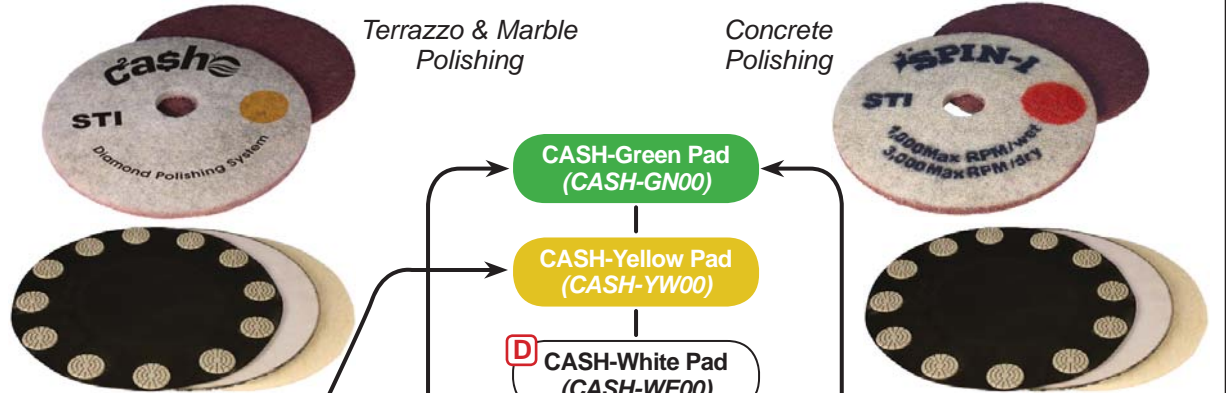

Service • Support • Success

CASH & SPIN-1 Diamond Guide

TOOLING RECOMMENDATIONS [START HERE by choosing letter code to follow.]

Epoxy Terrazzo Restoration	A
Marble Restoration	B
Cement Terrazzo Restoration	B
Concrete Restoration	C
Maintenance for Any Surface	D

[All steps are run with water.]

Key

	CASH Diamond Dots
	SPIN-1 Diamond Dots
	CASH Diamond Pads

Service • Support • Success

Substrate Technology, Inc.
1384 Bungalow Rd.
Morris, Illinois 60450
(815) 941-4800
(815) 941-4600 fax
substratetechnology.com

cash

Diamond Polishing System
Casinos/Convention Centers/Airports/Schools/Hotels

SPIN-1

Diamond Polishing System

Terrazzo & Marble
Polishing

Concrete
Polishing

Begin at base — follow guide UPWARD from here.

SPIN-1 Pads	Description
SPIN-1OE21	21"/533mm Orange Grit SPIN-1 Pad
SPIN-1SR21	21"/533mm Silver Grit SPIN-1 Pad
SPIN-1BE21	21"/533mm Blue Grit SPIN-1 Pad
SPIN-1RD21	21"/533mm Red Grit SPIN-1 Pad
SPIN-1OE24	24"/609mm Orange Grit SPIN-1 Pad
SPIN-1SR24	24"/609mm Silver Grit SPIN-1 Pad
SPIN-1BE24	24"/609mm Blue Grit SPIN-1 Pad
SPIN-1RD24	24"/609mm Red Grit SPIN-1 Pad
SPIN-1OE27	27"/685mm Orange Grit SPIN-1 Pad
SPIN-1SR27	27"/685mm Silver Grit SPIN-1 Pad
SPIN-1BE27	27"/685mm Blue Grit SPIN-1 Pad
SPIN-1RD27	27"/685mm Red Grit SPIN-1 Pad